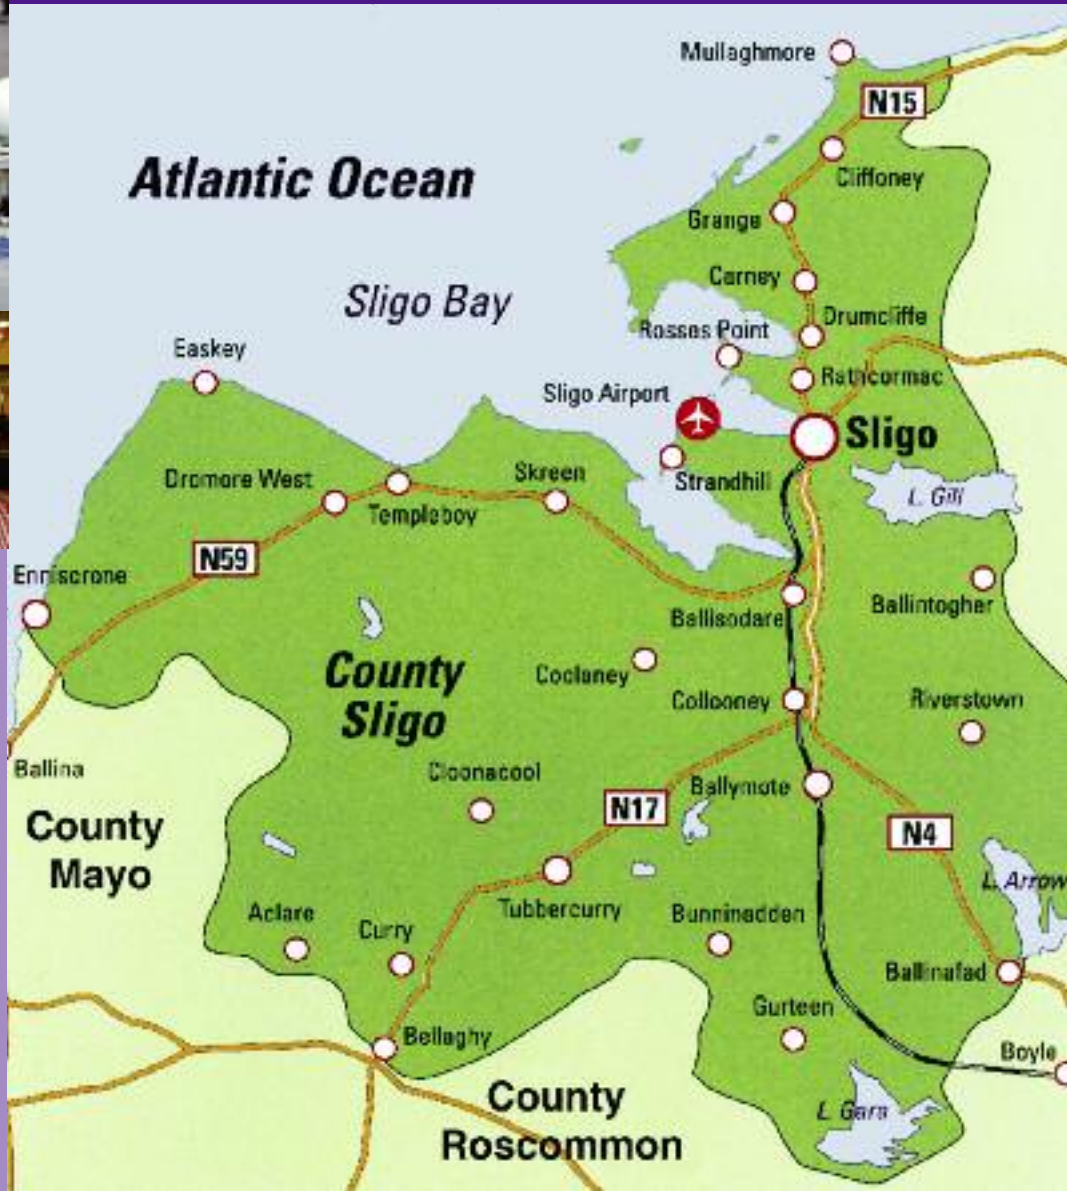

You stay at some hotels, you stay with Lee Hotels

How to Find us...

From West/ East/ South:

On N4 approach to Sligo, take first exit, Carrowroe/R287 and follow signs for Sligo (R287). Hotel is situated one mile ahead on the right.

From North:

Take N4 (Dublin/Galway). Exit at Carrowroe/R287. Hotel is situated one mile ahead on the right.

Watch out for signs on the N4

Sat. Nav

Pearse Road, Sligo, Ireland or
N54° 15' 16.7" W8° 28' 18.5"